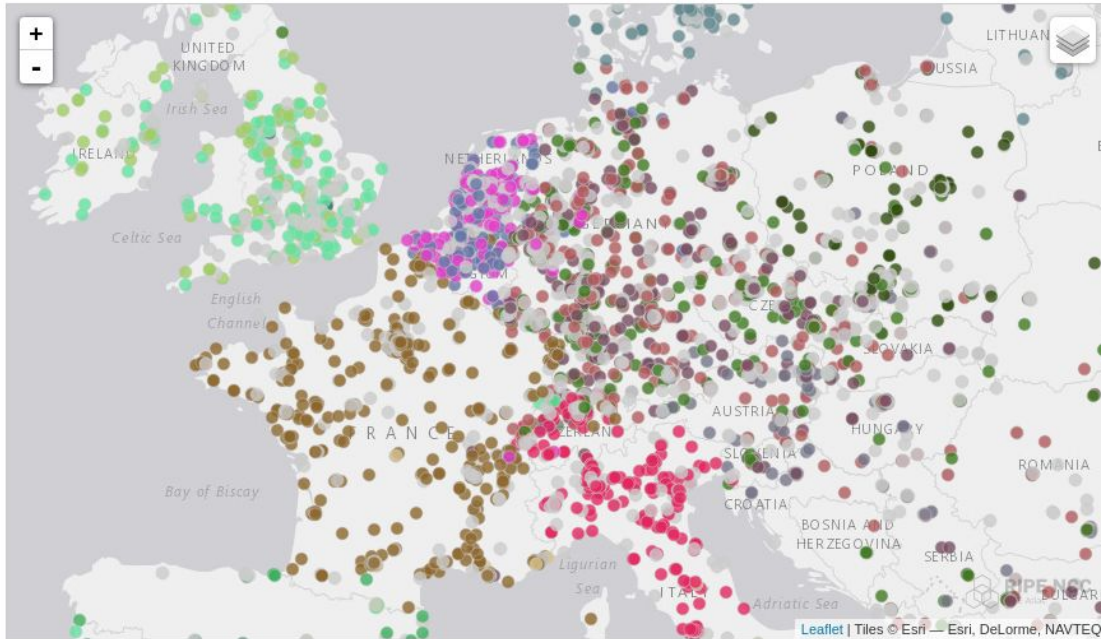

Anycast Monitoring

mdr (138)	ama (335)	fcn (612)	lha (292)	frb (628)	via (157)	lhb (236)	mrs (48)	frc (643)	amb (272)	mil (335)	ska (608)	pab (606)			
waw (124)	lab (47)	tka (51)	saa (91)	mic (68)	sya (49)	seb (50)	sab (95)	chb (46)	meb (20)	ord (65)	tkb (70)	sgc (45)	mdw (53)		
bsa (51)	dcc (50)	mib (85)	daa (34)	sec (34)	nya (80)	aga (33)	dcb (64)	nyb (64)	dna (33)	oxr (57)	jnb (71)	agb (35)	hkc (13)		
sgb (55)	dab (42)	cha (51)	laa (38)	hhp (13)	phd (6)	sjc (1)	icn (4)	lpl (3)	itm (27)	spb (9)	nag (4)	ndl (7)	blr (3)	gdl (1)	tir (7)
nomi7.percipientnetworks.com (1)	res200.ord.rrdns.pch.net (1)	No Data (3205)