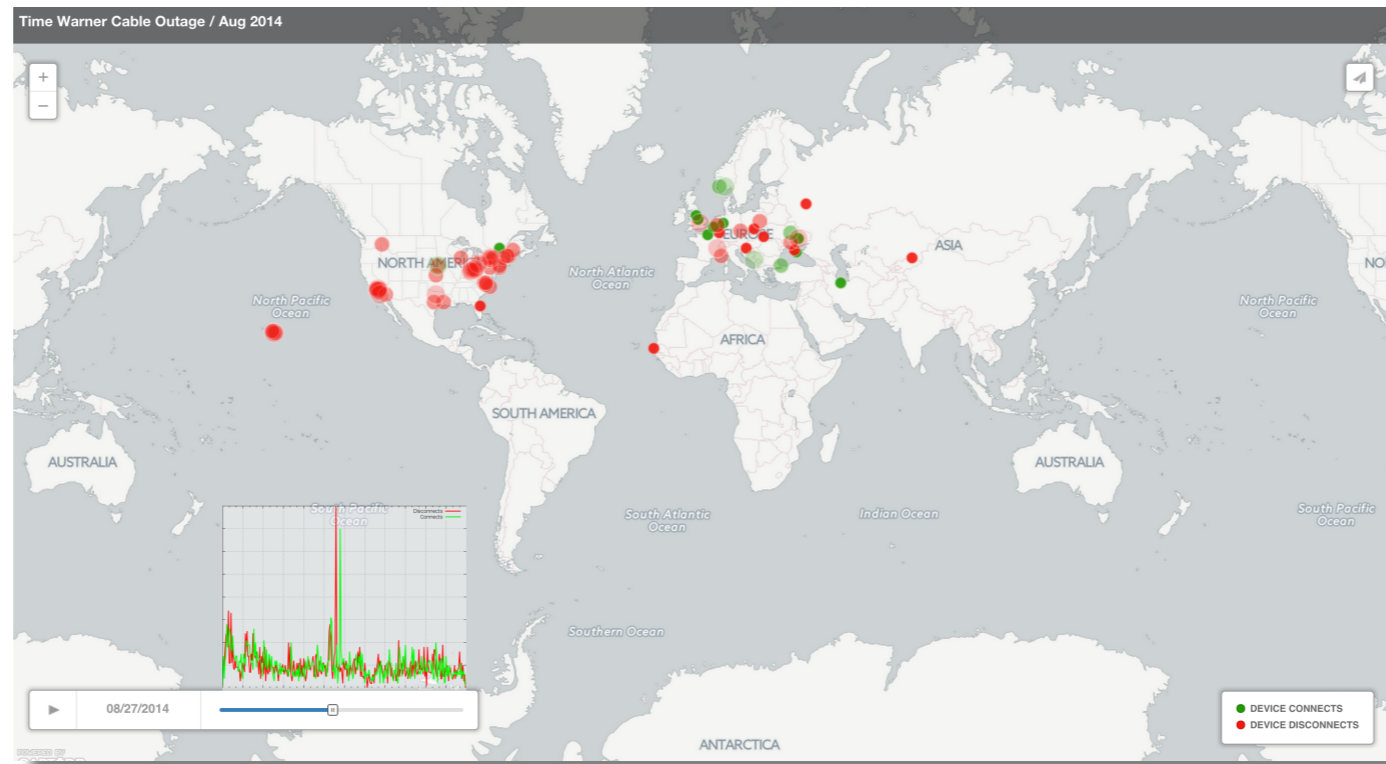

- <https://labs.ripe.net/Members/emileaben/a-ripe-atlas-view-of-internet-meddling-in-turkey>

- <https://labs.ripe.net/Members/emileaben/how-ripe-atlas-helped-wikipedia-users>
- <http://sg-pub.ripe.net/emile-playground/wikimedia-map/color-by-fastest/map/map.html>
- <https://github.com/RIPE-Atlas-Community/datacentre-latency-map>

- <https://labs.ripe.net/Members/emileaben/visualise-your-ipv6-connectivity-using-ripe-atlas>
- prototype currently broken :(

Example Viz: Probe distribution

- <https://labs.ripe.net/Members/emileaben/distribution-of-ripe-atlas-probes>
- https://emileaben.cartodb.com/viz/9f1a8bfe-8438-11e4-8025-0e018d66dc29/public_map

- <https://labs.ripe.net/Members/emileaben/visualising-network-outages-with-ripe-atlas>
- https://www.youtube.com/watch?v=BaNQrJ5eH_I&feature=youtu.be
- <https://cormorant.ripe.net/demo-area/twc-2014/index.html>

Example Viz: IXP-Country-Jedi

- <https://labs.ripe.net/Members/emileaben/measuring-ixps-with-ripe-atlas>
- <https://github.com/emileaben/ixp-country-jedi>
- <http://sg-pub.ripe.net/emile/ixp-country-jedi/SE-2015-03/>