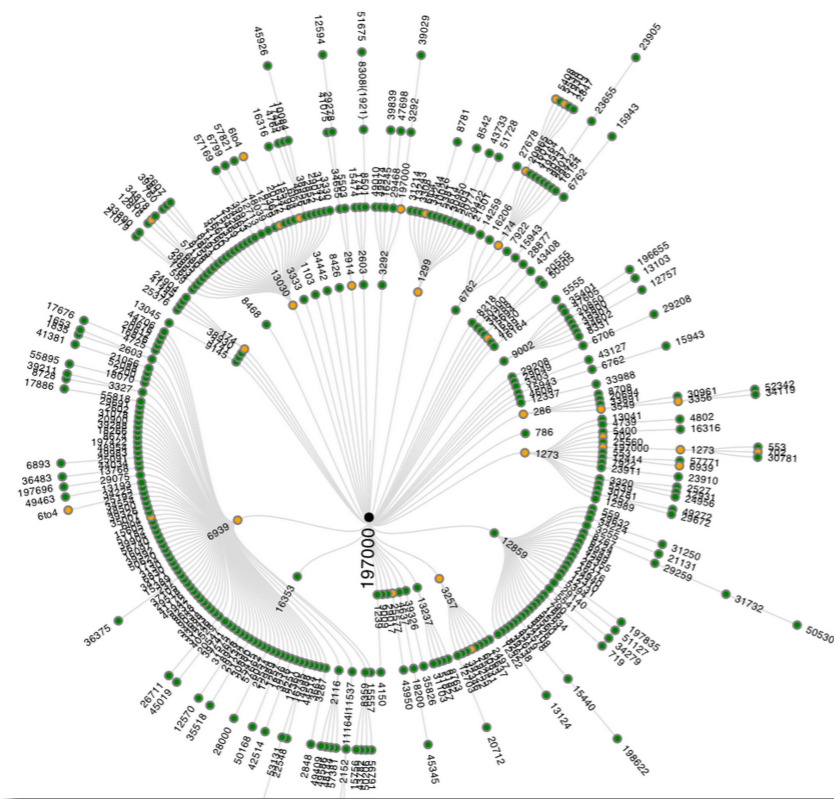

**RIPE
NCC**

Hackathon - Food for Thought

emile.aben@ripe.net

<https://labs.ripe.net/Members/emileaben>

Event | City - Country | Day Month Year

Example Viz: Hurricane Sandy

- <https://labs.ripe.net/Members/emileaben/ripe-atlas-hurricane-sandy-global-effects>
- <http://sg-pub.ripe.net/demo-area/sandy-2012/maps/5003.2012-10-29T22:00.2012-10-30T09:00.nyc.html>

- <https://labs.ripe.net/Members/emileaben/a-ripe-atlas-view-of-internet-meddling-in-turkey>

- <https://labs.ripe.net/Members/emileaben/how-ripe-atlas-helped-wikipedia-users>
- <http://sg-pub.ripe.net/emile-playground/wikimedia-map/color-by-fastest/map/map.html>
- <https://github.com/RIPE-Atlas-Community/datacentre-latency-map>

- <https://labs.ripe.net/Members/emileaben/visualise-your-ipv6-connectivity-using-ripe-atlas>
- prototype currently broken :(

Example Viz: Probe distribution

- <https://labs.ripe.net/Members/emileaben/distribution-of-ripe-atlas-probes>
- https://emileaben.cartodb.com/viz/9f1a8bfe-8438-11e4-8025-0e018d66dc29/public_map

- Internet latency:
 - Use median not **average**
- Infrastructure geolocation
 - where are IPs in traceroutes physically?
 - Use OpenIPMap, not **Maxmind**
- Show/link to source data whenever you can
 - Go from **pretty picture** to a data analysis tool