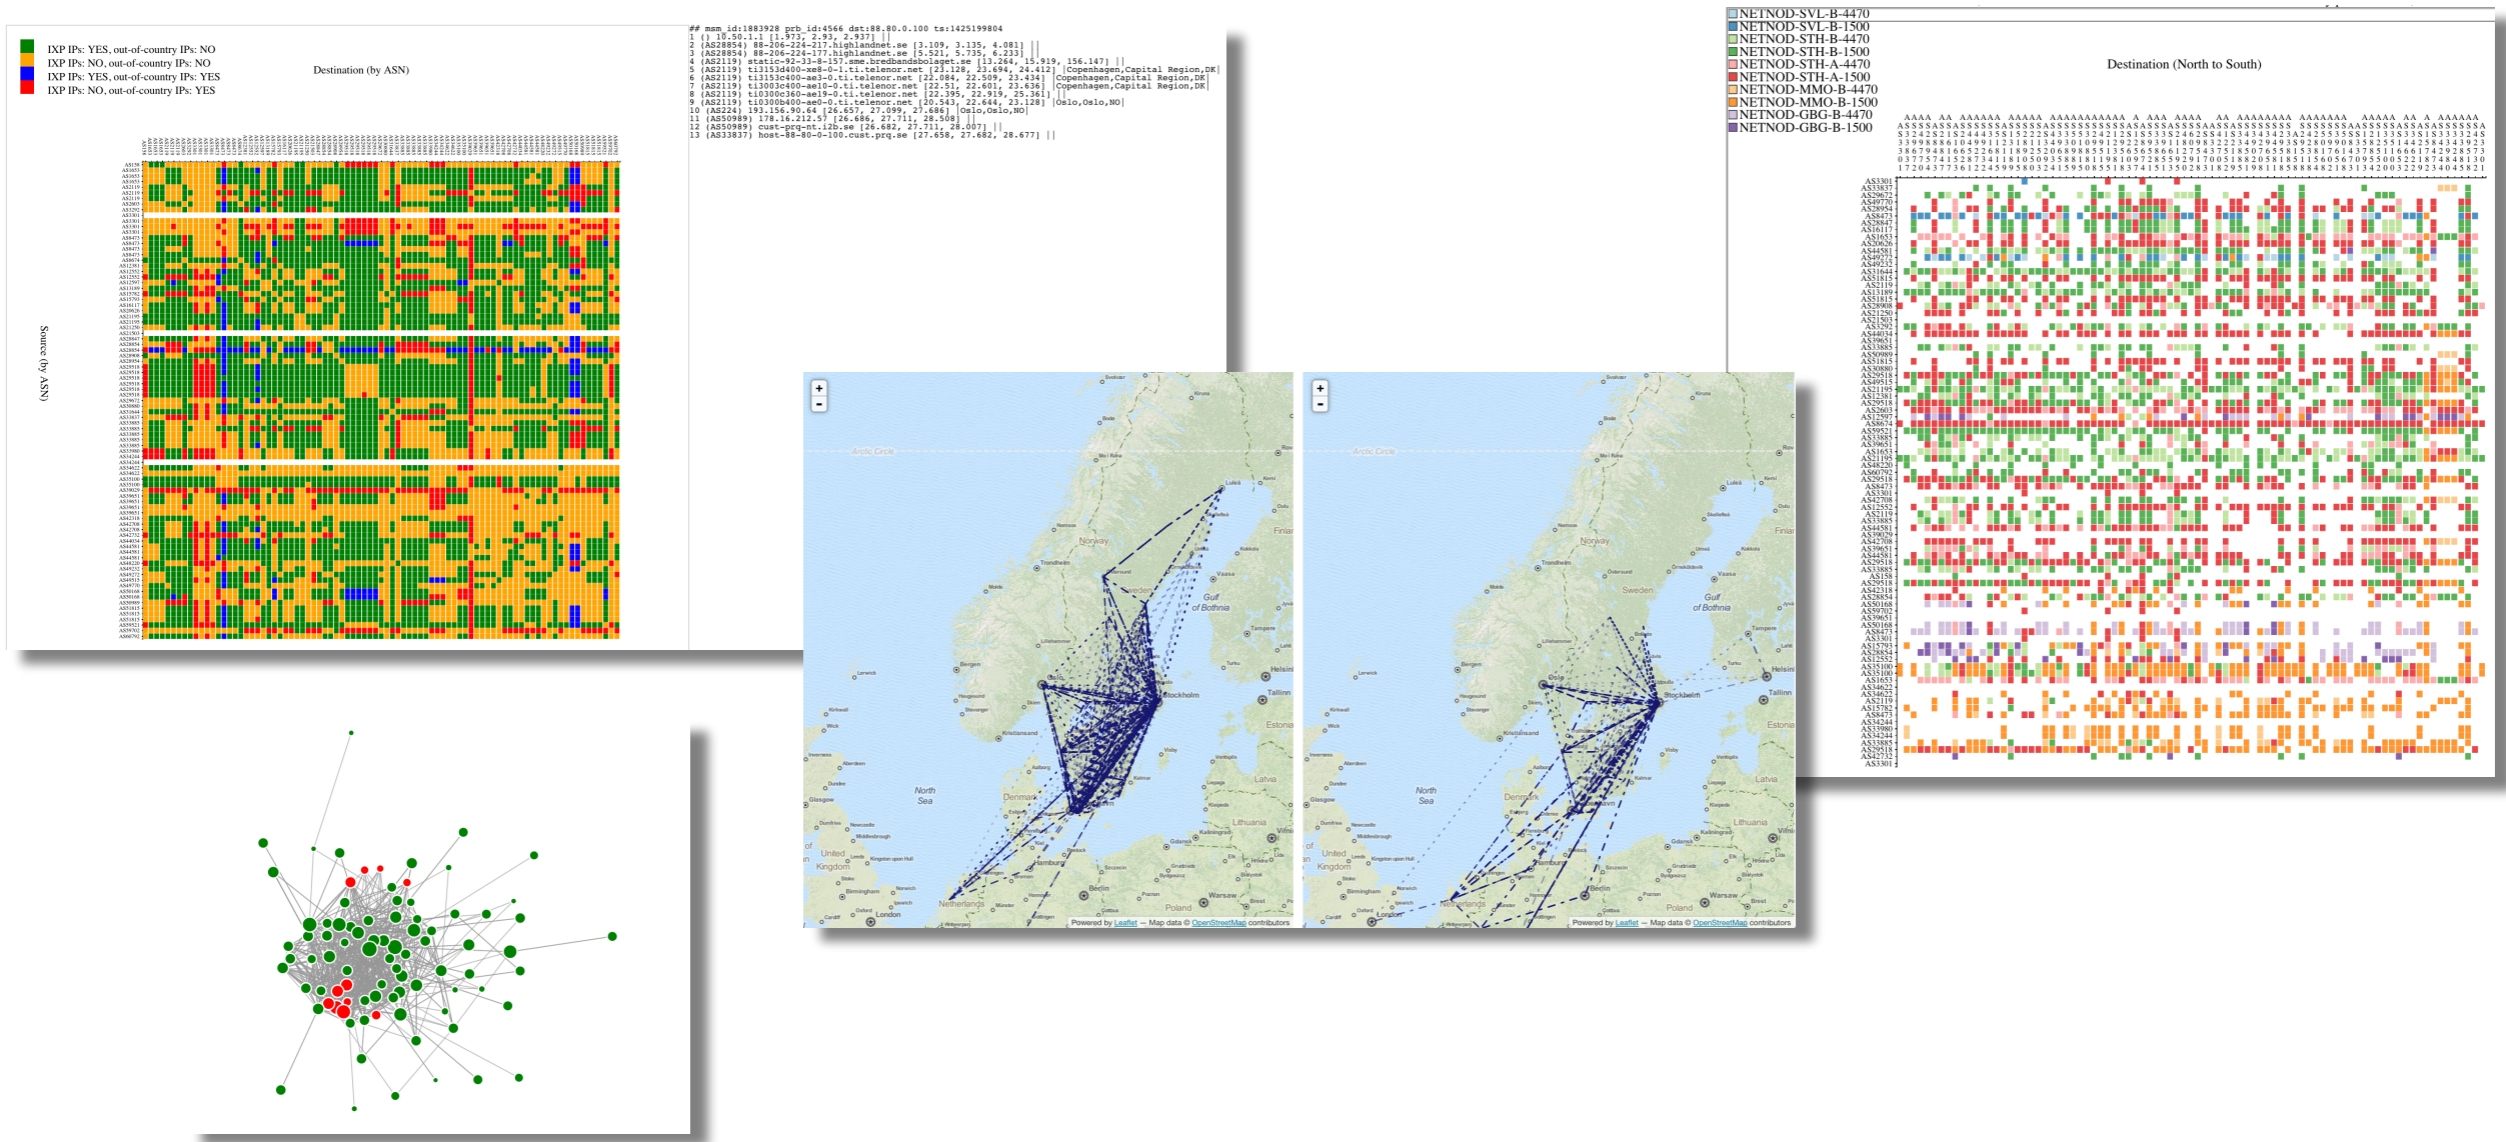

- <https://labs.ripe.net/Members/emileaben/visualise-your-ipv6-connectivity-using-ripe-atlas>
- prototype currently broken :(

Example Viz: Probe distribution

- <https://labs.ripe.net/Members/emileaben/distribution-of-ripe-atlas-probes>
- https://emileaben.cartodb.com/viz/9f1a8bfe-8438-11e4-8025-0e018d66dc29/public_map

- <https://labs.ripe.net/Members/emileaben/visualising-network-outages-with-ripe-atlas>
- https://www.youtube.com/watch?v=BaNQrJ5eH_I&feature=youtu.be
- <https://cormorant.ripe.net/demo-area/twc-2014/index.html>

Example Viz: IXP-Country-Jedi

- <https://labs.ripe.net/Members/emileaben/measuring-ixps-with-ripe-atlas>
- <https://github.com/emileaben/ixp-country-jedi>
- <http://sg-pub.ripe.net/emile/ixp-country-jedi/SE-2015-03/>

- Internet latency:
 - Use median not **average**
- Infrastructure geolocation
 - where are IPs in traceroutes physically?
 - Use OpenIPMap, not **Maxmind**
- Show/link to source data whenever you can
 - Go from **pretty picture** to a data analysis tool