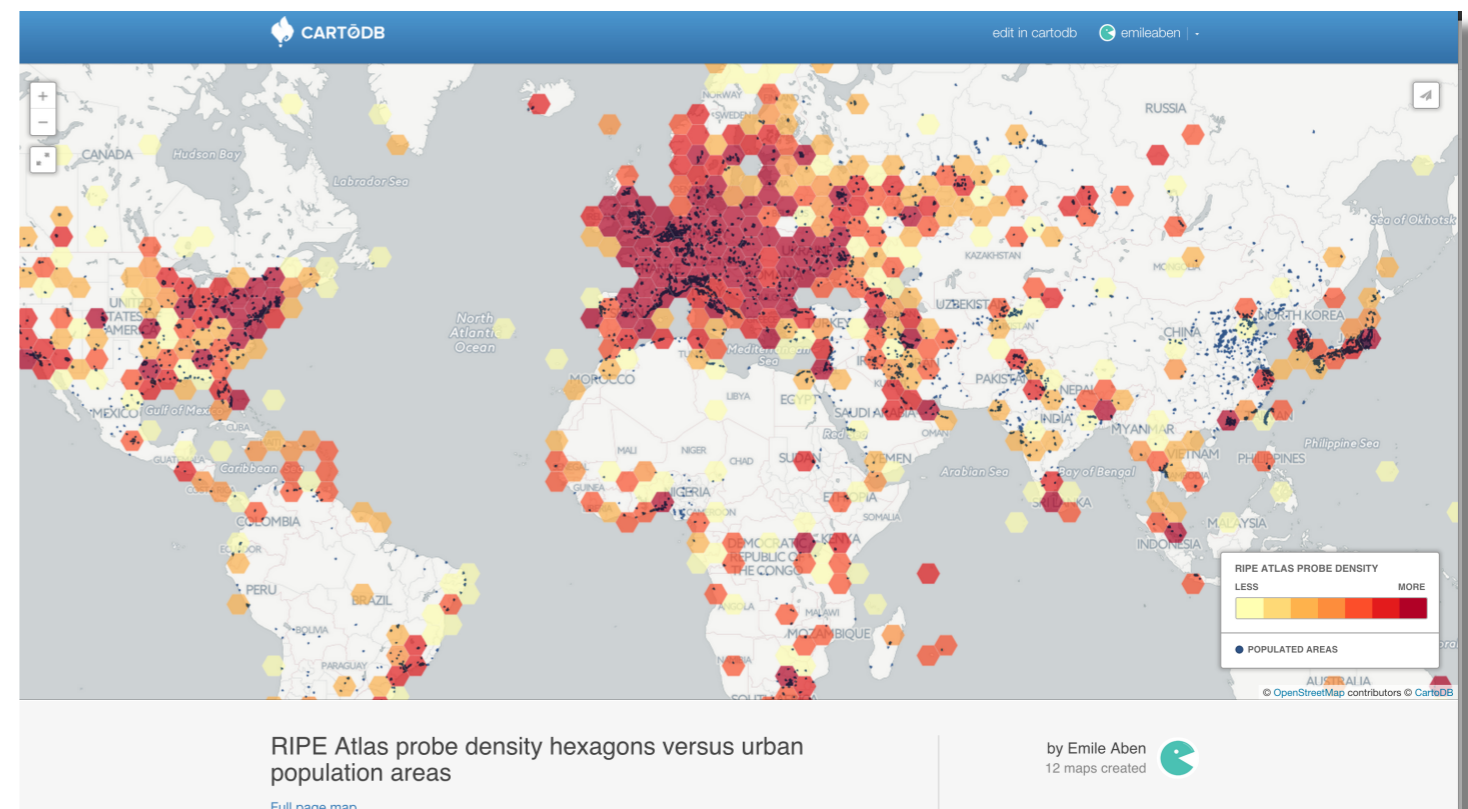

**RIPE
NCC**

Hackathon - Food for Thought

emile.aben@ripe.net

<https://labs.ripe.net/Members/emileaben>

Event | City - Country | Day Month Year

Example Viz: Hurricane Sandy

- <https://labs.ripe.net/Members/emileaben/ripe-atlas-hurricane-sandy-global-effects>
- <http://sg-pub.ripe.net/demo-area/sandy-2012/maps/5003.2012-10-29T22:00.2012-10-30T09:00.nyc.html>

- <https://labs.ripe.net/Members/emileaben/a-ripe-atlas-view-of-internet-meddling-in-turkey>

- <https://labs.ripe.net/Members/emileaben/how-ripe-atlas-helped-wikipedia-users>
- <http://sg-pub.ripe.net/emile-playground/wikimedia-map/color-by-fastest/map/map.html>
- <https://github.com/RIPE-Atlas-Community/datacentre-latency-map>

- <https://labs.ripe.net/Members/emileaben/visualise-your-ipv6-connectivity-using-ripe-atlas>
- prototype currently broken :(

Example Viz: Probe distribution

- <https://labs.ripe.net/Members/emileaben/distribution-of-ripe-atlas-probes>
- https://emileaben.cartodb.com/viz/9f1a8bfe-8438-11e4-8025-0e018d66dc29/public_map

- Internet latency:
 - Use median not **average**
- Infrastructure geolocation
 - where are IPs in traceroutes physically?
 - Use OpenIPMap, not **Maxmind**
- Show/link to source data whenever you can
 - Go from **pretty picture** to a data analysis tool