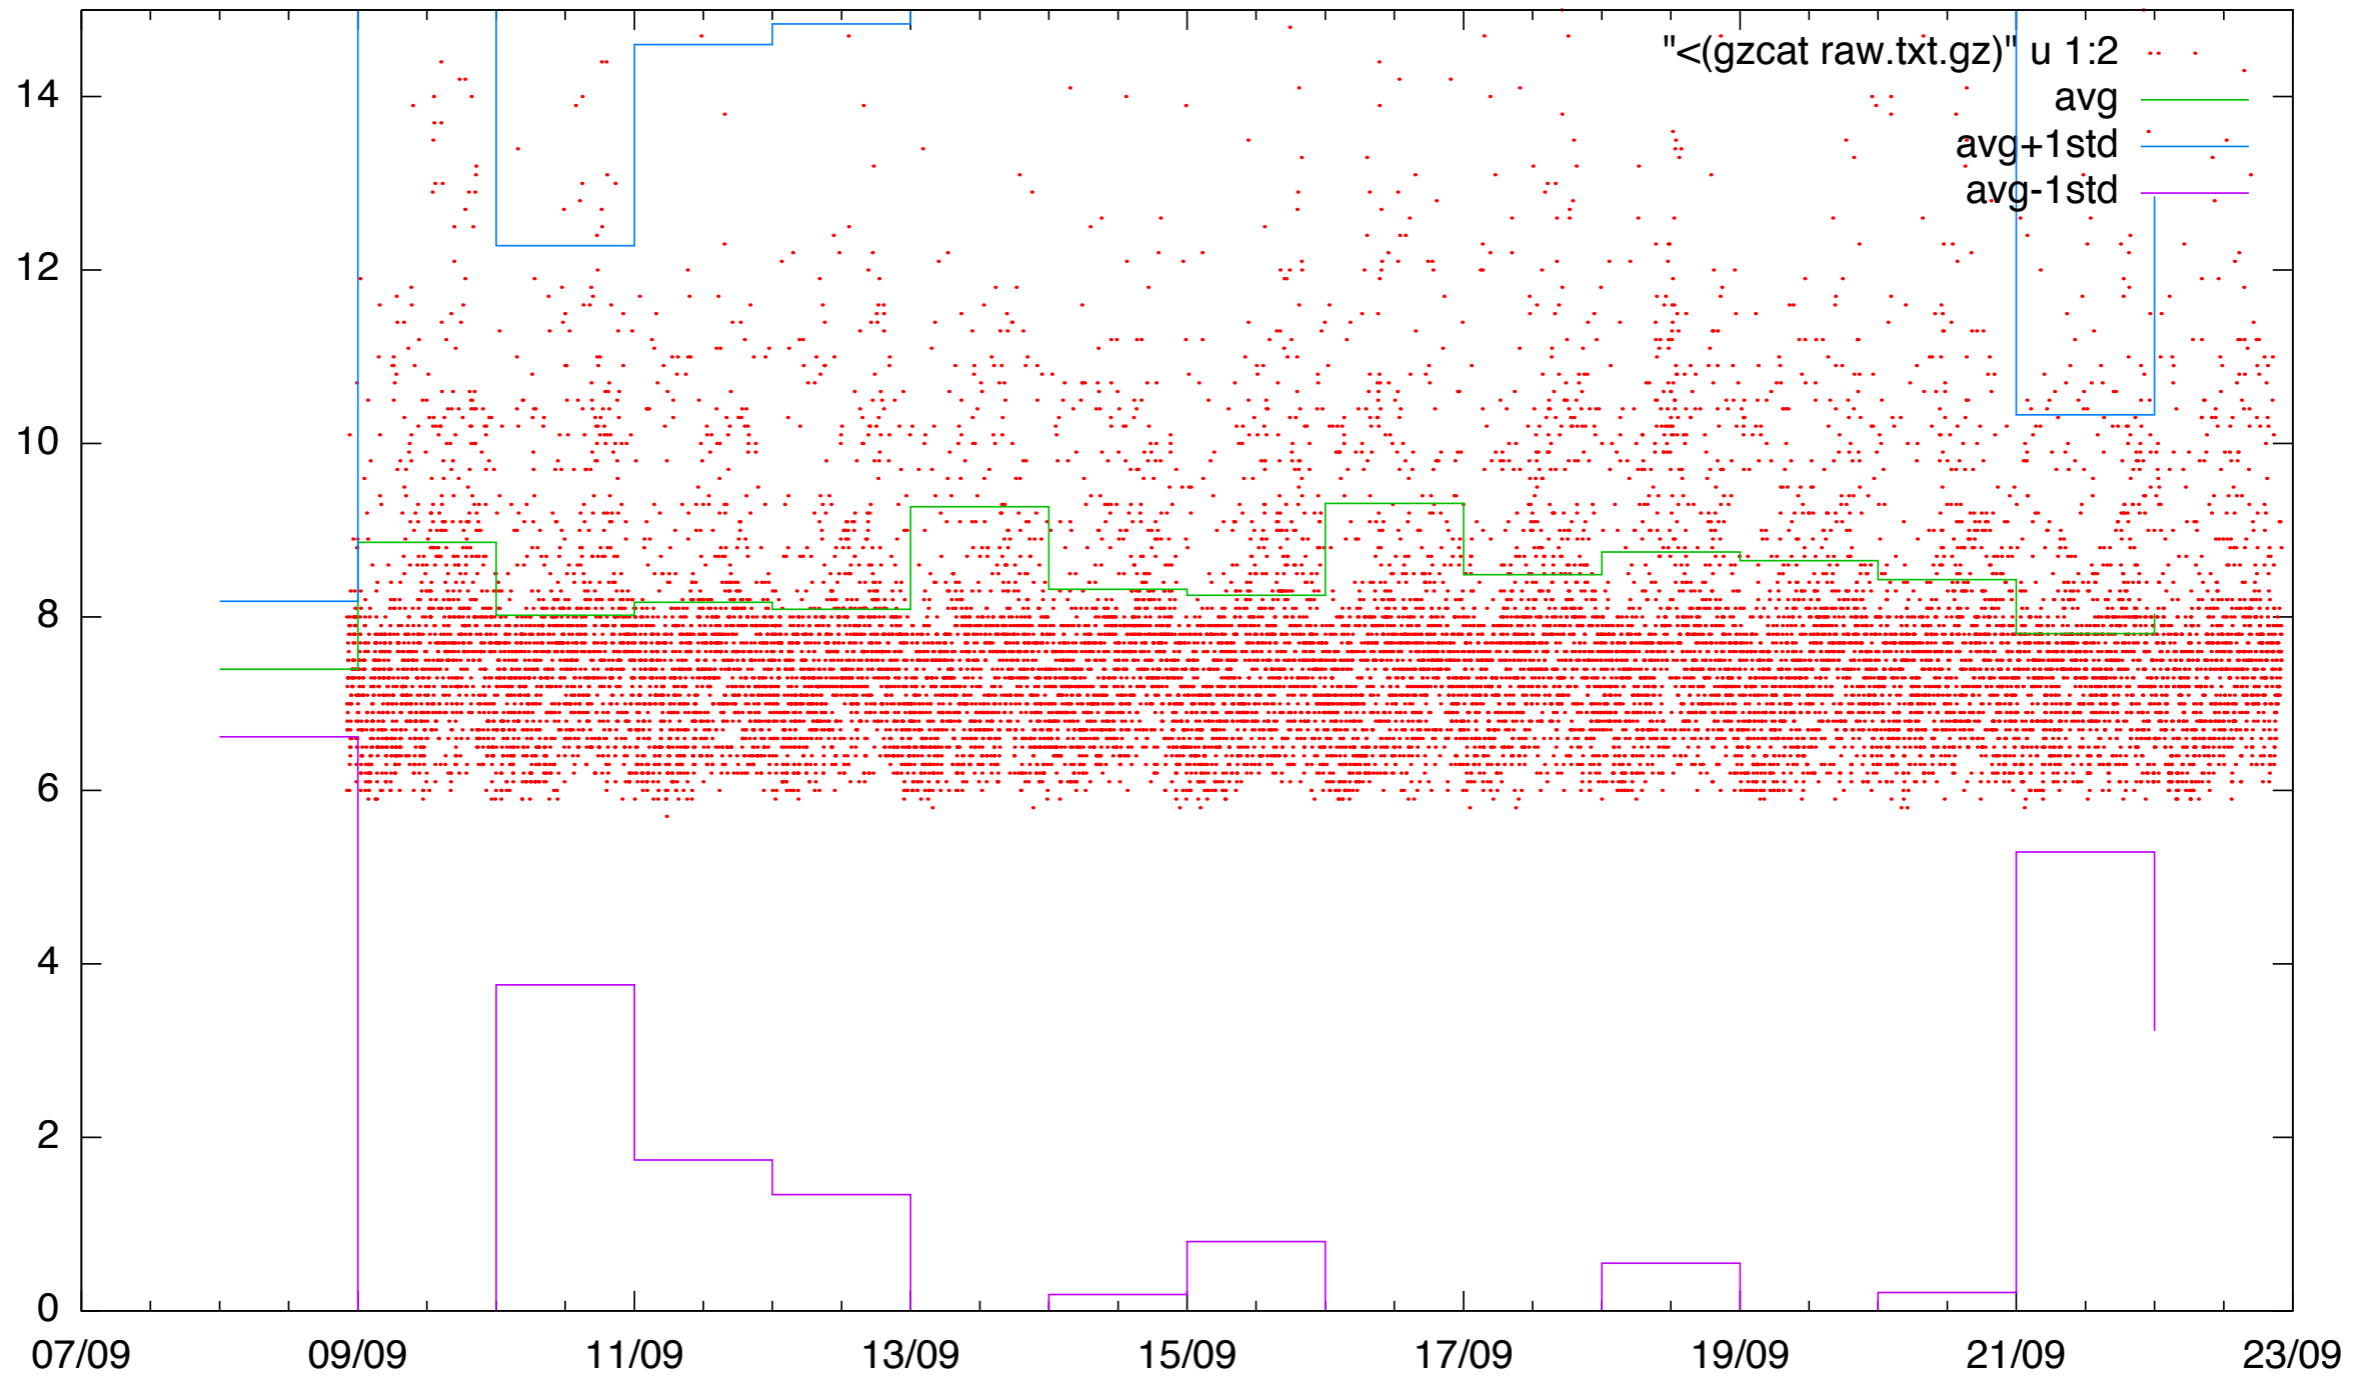

Example Viz: IXP-Country-Jedi

- <https://labs.ripe.net/Members/emileaben/measuring-ixps-with-ripe-atlas>
- <https://github.com/emileaben/ixp-country-jedi>
- <http://sg-pub.ripe.net/emile/ixp-country-jedi/SE-2015-03/>

- Internet latency:
 - Use median not **average**
- Infrastructure geolocation
 - where are IPs in traceroutes physically?
 - Use OpenIPMap, not **Maxmind**
- Show/link to source data whenever you can
 - Go from **pretty picture** to a data analysis tool

On Real Data (pings from probe ID 1)

Zoom and add avg/stddev

Zoom and median!