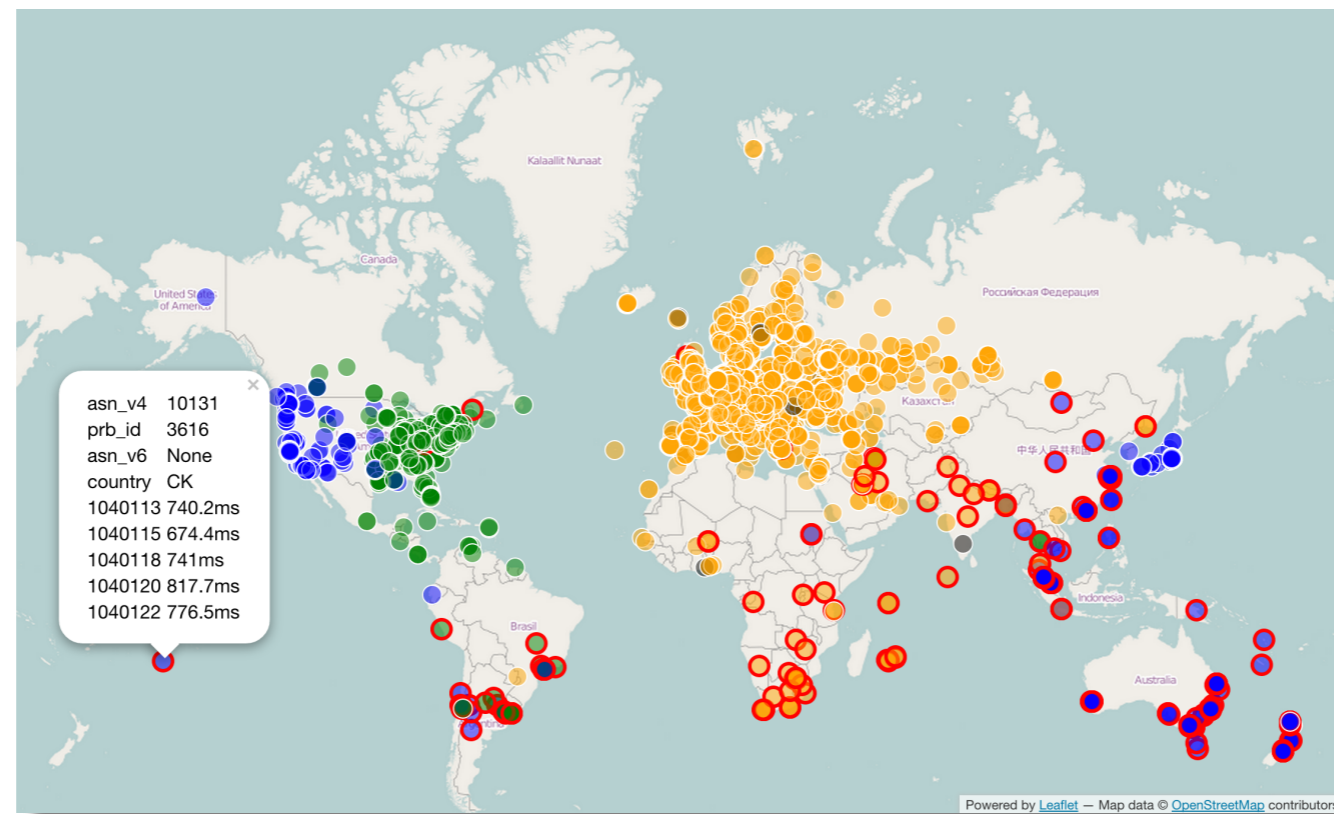

**RIPE
NCC**

Hackathon - Food for Thought

emile.aben@ripe.net

<https://labs.ripe.net/Members/emileaben>

Event | City - Country | Day Month Year

Example Viz: Hurricane Sandy

- <https://labs.ripe.net/Members/emileaben/ripe-atlas-hurricane-sandy-global-effects>
- <http://sg-pub.ripe.net/demo-area/sandy-2012/maps/5003.2012-10-29T22:00.2012-10-30T09:00.nyc.html>

- <https://labs.ripe.net/Members/emileaben/a-ripe-atlas-view-of-internet-meddling-in-turkey>

- <https://labs.ripe.net/Members/emileaben/how-ripe-atlas-helped-wikipedia-users>
- <http://sg-pub.ripe.net/emile-playground/wikimedia-map/color-by-fastest/map/map.html>
- <https://github.com/RIPE-Atlas-Community/datacentre-latency-map>

- <https://labs.ripe.net/Members/emileaben/visualise-your-ipv6-connectivity-using-ripe-atlas>
- prototype currently broken :(

Example Viz: Probe distribution

- <https://labs.ripe.net/Members/emileaben/distribution-of-ripe-atlas-probes>
- https://emileaben.cartodb.com/viz/9f1a8bfe-8438-11e4-8025-0e018d66dc29/public_map

- Internet latency:
 - Use median not **average**
- Infrastructure geolocation
 - where are IPs in traceroutes physically?
 - Use OpenIPMap, not **Maxmind**
- Show/link to source data whenever you can
 - Go from **pretty picture** to a data analysis tool