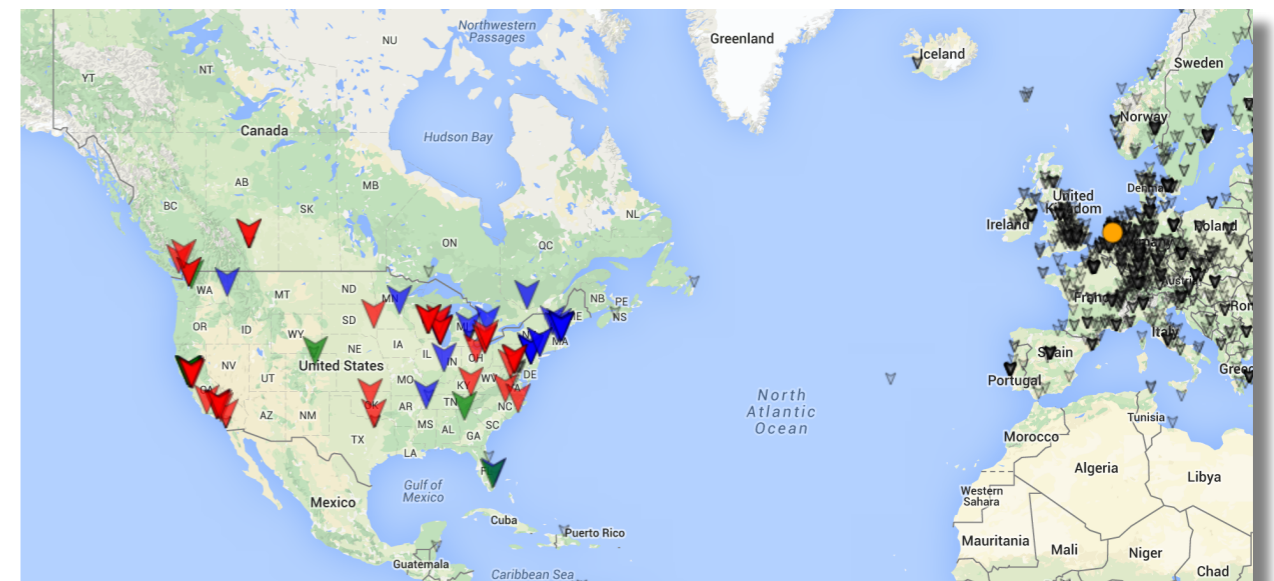

**RIPE
NCC**

Hackathon - Food for Thought

emile.aben@ripe.net

<https://labs.ripe.net/Members/emileaben>

Event | City - Country | Day Month Year

Example Viz: Hurricane Sandy

- <https://labs.ripe.net/Members/emileaben/ripe-atlas-hurricane-sandy-global-effects>
- <http://sg-pub.ripe.net/demo-area/sandy-2012/maps/5003.2012-10-29T22:00.2012-10-30T09:00.nyc.html>

- <https://labs.ripe.net/Members/emileaben/a-ripe-atlas-view-of-internet-meddling-in-turkey>

- <https://labs.ripe.net/Members/emileaben/how-ripe-atlas-helped-wikipedia-users>
- <http://sg-pub.ripe.net/emile-playground/wikimedia-map/color-by-fastest/map/map.html>
- <https://github.com/RIPE-Atlas-Community/datacentre-latency-map>

- <https://labs.ripe.net/Members/emileaben/visualise-your-ipv6-connectivity-using-ripe-atlas>
- prototype currently broken :(

Example Viz: Probe distribution

- <https://labs.ripe.net/Members/emileaben/distribution-of-ripe-atlas-probes>
- https://emileaben.cartodb.com/viz/9f1a8bfe-8438-11e4-8025-0e018d66dc29/public_map

- Internet latency:
 - Use median not **average**
- Infrastructure geolocation
 - where are IPs in traceroutes physically?
 - Use OpenIPMap, not **Maxmind**
- Show/link to source data whenever you can
 - Go from **pretty picture** to a data analysis tool