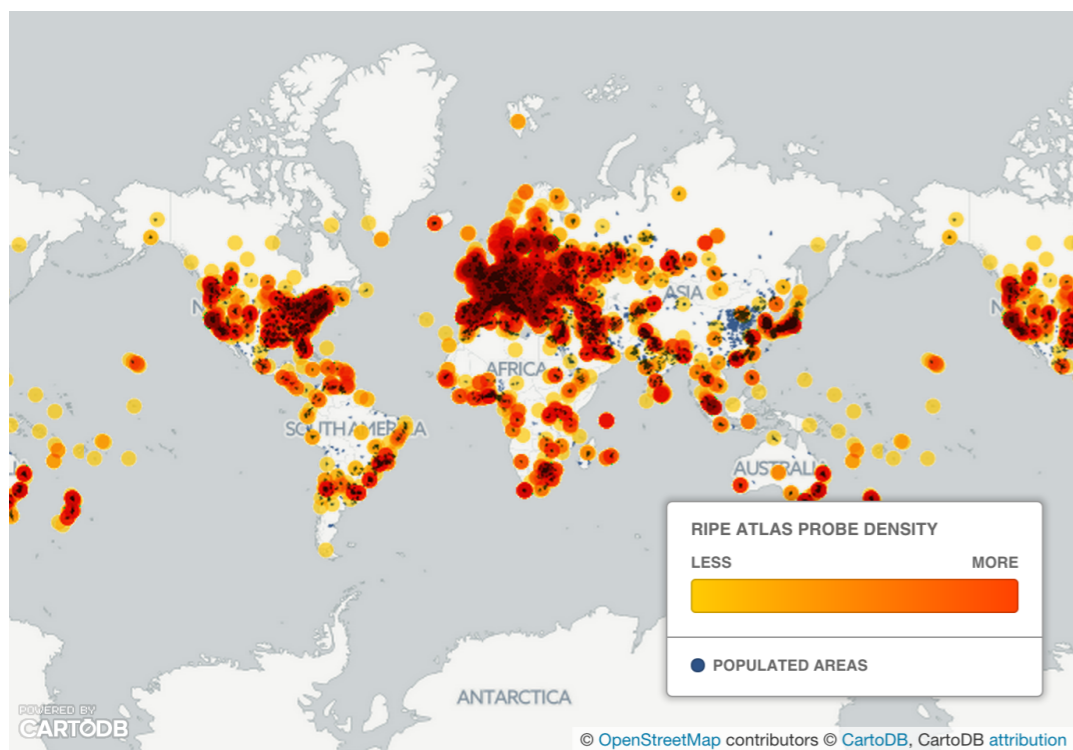

- <https://labs.ripe.net/Members/emileaben/a-ripe-atlas-view-of-internet-meddling-in-turkey>

- <https://labs.ripe.net/Members/emileaben/how-ripe-atlas-helped-wikipedia-users>
- <http://sg-pub.ripe.net/emile-playground/wikimedia-map/color-by-fastest/map/map.html>
- <https://github.com/RIPE-Atlas-Community/datacentre-latency-map>

- <https://labs.ripe.net/Members/emileaben/visualise-your-ipv6-connectivity-using-ripe-atlas>
- prototype currently broken :(

Example Viz: Probe distribution

- <https://labs.ripe.net/Members/emileaben/distribution-of-ripe-atlas-probes>
- https://emileaben.cartodb.com/viz/9f1a8bfe-8438-11e4-8025-0e018d66dc29/public_map