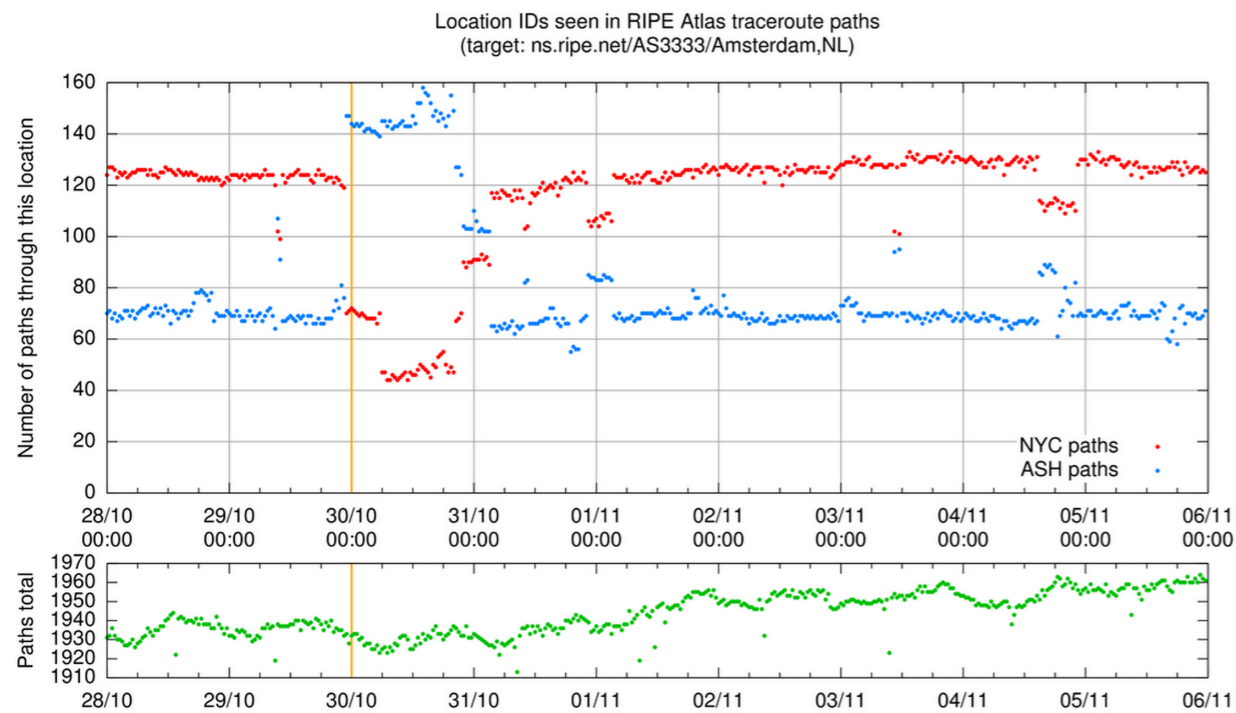

**RIPE
NCC**

Hackathon - Food for Thought

emile.aben@ripe.net

<https://labs.ripe.net/Members/emileaben>

Event | City - Country | Day Month Year

Example Viz: Hurricane Sandy

- <https://labs.ripe.net/Members/emileaben/ripe-atlas-hurricane-sandy-global-effects>
- <http://sg-pub.ripe.net/demo-area/sandy-2012/maps/5003.2012-10-29T22:00.2012-10-30T09:00.nyc.html>

- <https://labs.ripe.net/Members/emileaben/visualise-your-ipv6-connectivity-using-ripe-atlas>
- prototype currently broken :(

Example Viz: Probe distribution

- <https://labs.ripe.net/Members/emileaben/distribution-of-ripe-atlas-probes>
- https://emileaben.cartodb.com/viz/9f1a8bfe-8438-11e4-8025-0e018d66dc29/public_map

On Real Data (pings from probe ID 1)

Zoom and add avg/stddev

Zoom and median!