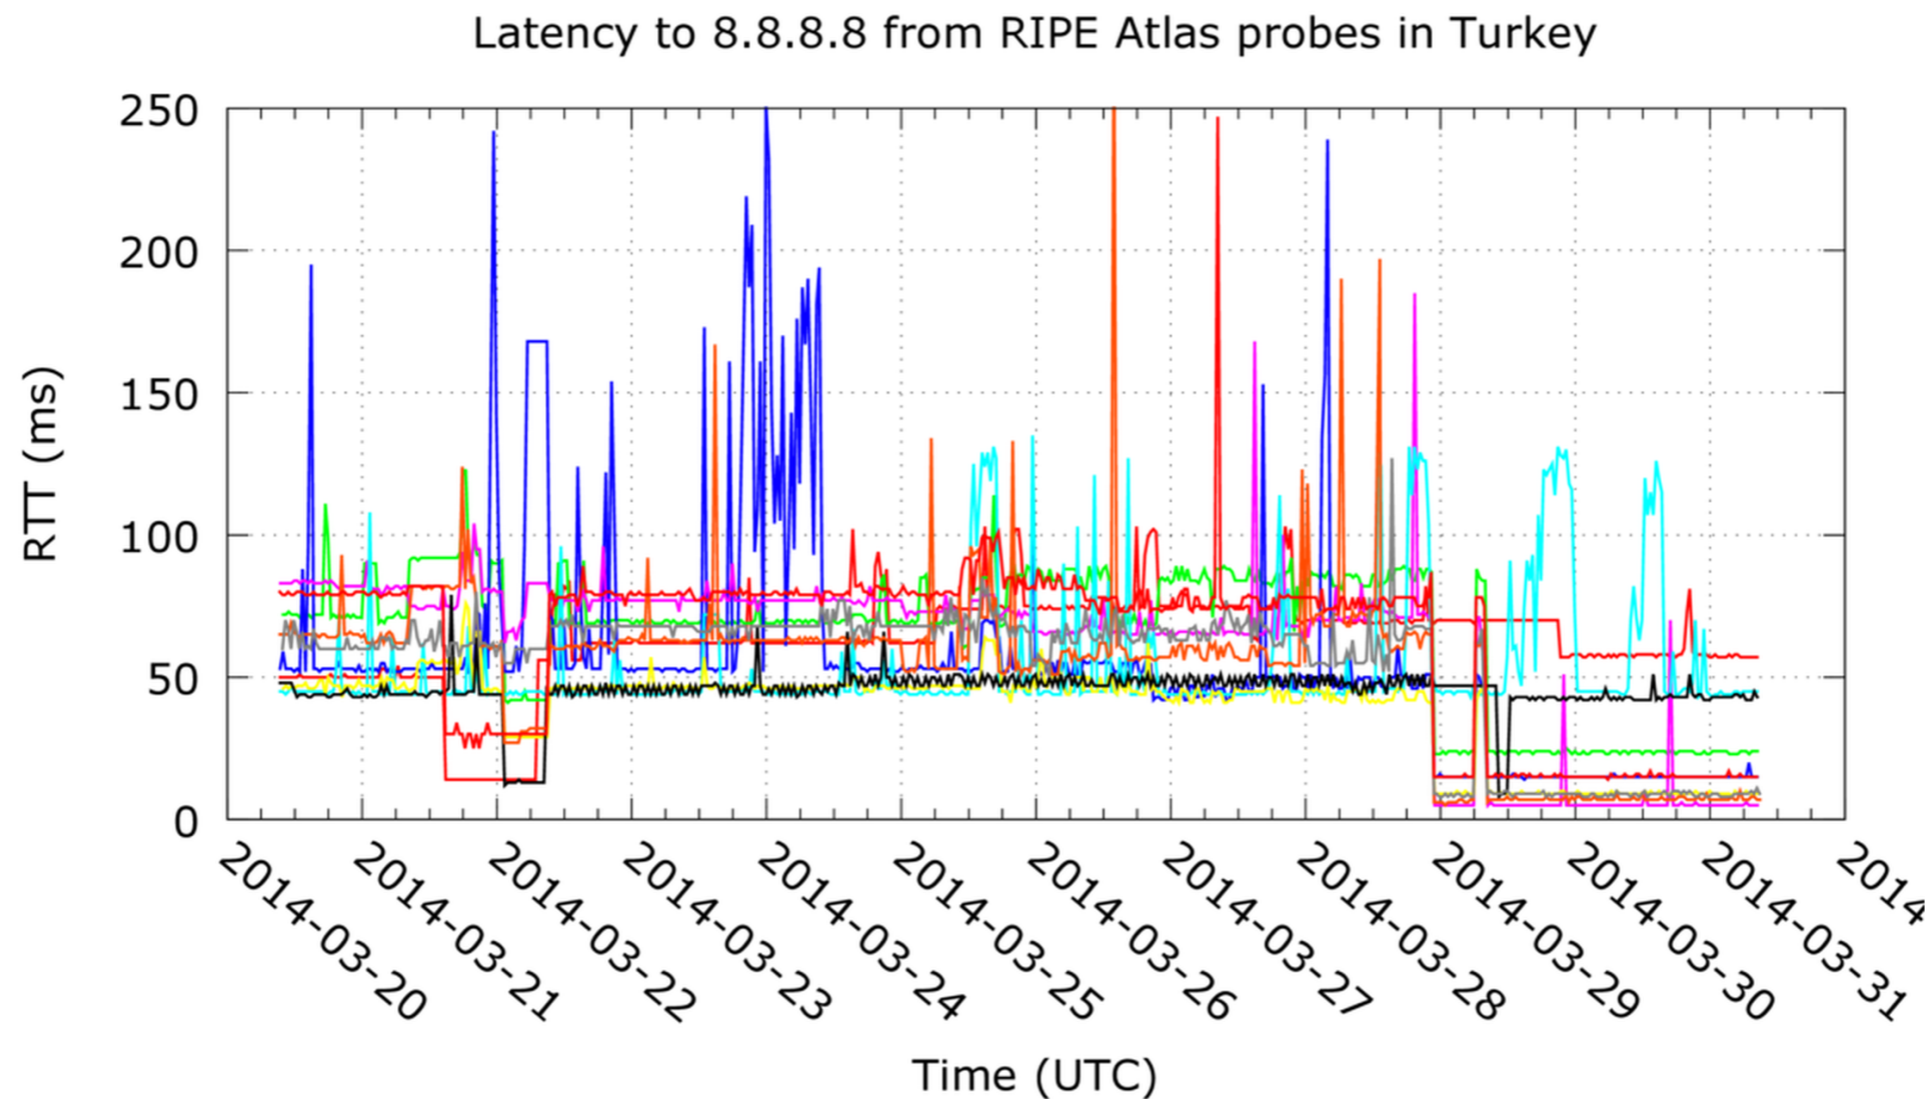

- <https://labs.ripe.net/Members/emileaben/a-ripe-atlas-view-of-internet-meddling-in-turkey>