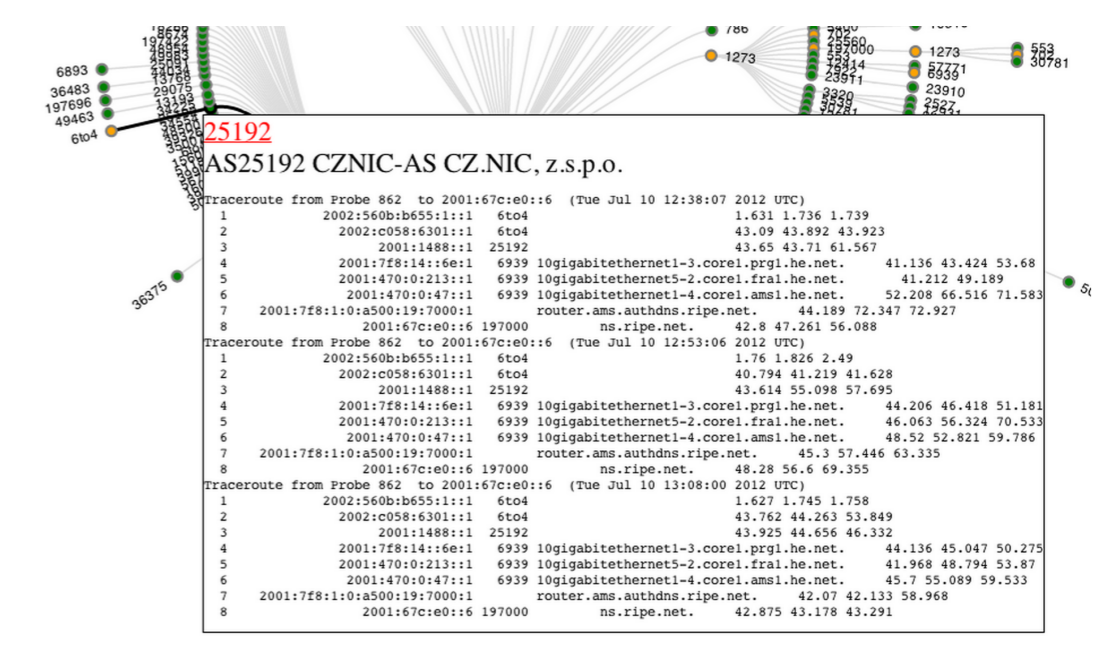

**RIPE
NCC**

Hackathon - Food for Thought

emile.aben@ripe.net

<https://labs.ripe.net/Members/emileaben>

Event | City - Country | Day Month Year

Example Viz: Hurricane Sandy

- <https://labs.ripe.net/Members/emileaben/ripe-atlas-hurricane-sandy-global-effects>
- <http://sg-pub.ripe.net/demo-area/sandy-2012/maps/5003.2012-10-29T22:00.2012-10-30T09:00.nyc.html>

- <https://labs.ripe.net/Members/emileaben/visualise-your-ipv6-connectivity-using-ripe-atlas>
- prototype currently broken :(

Example Viz: Probe distribution

- <https://labs.ripe.net/Members/emileaben/distribution-of-ripe-atlas-probes>
- https://emileaben.cartodb.com/viz/9f1a8bfe-8438-11e4-8025-0e018d66dc29/public_map

- Internet latency:
 - Use median not **average**
- Infrastructure geolocation
 - where are IPs in traceroutes physically?
 - Use OpenIPMap, not **Maxmind**
- Show/link to source data whenever you can
 - Go from **pretty picture** to a data analysis tool

On Real Data (pings from probe ID 1)

Zoom and add avg/stddev

Zoom and median!