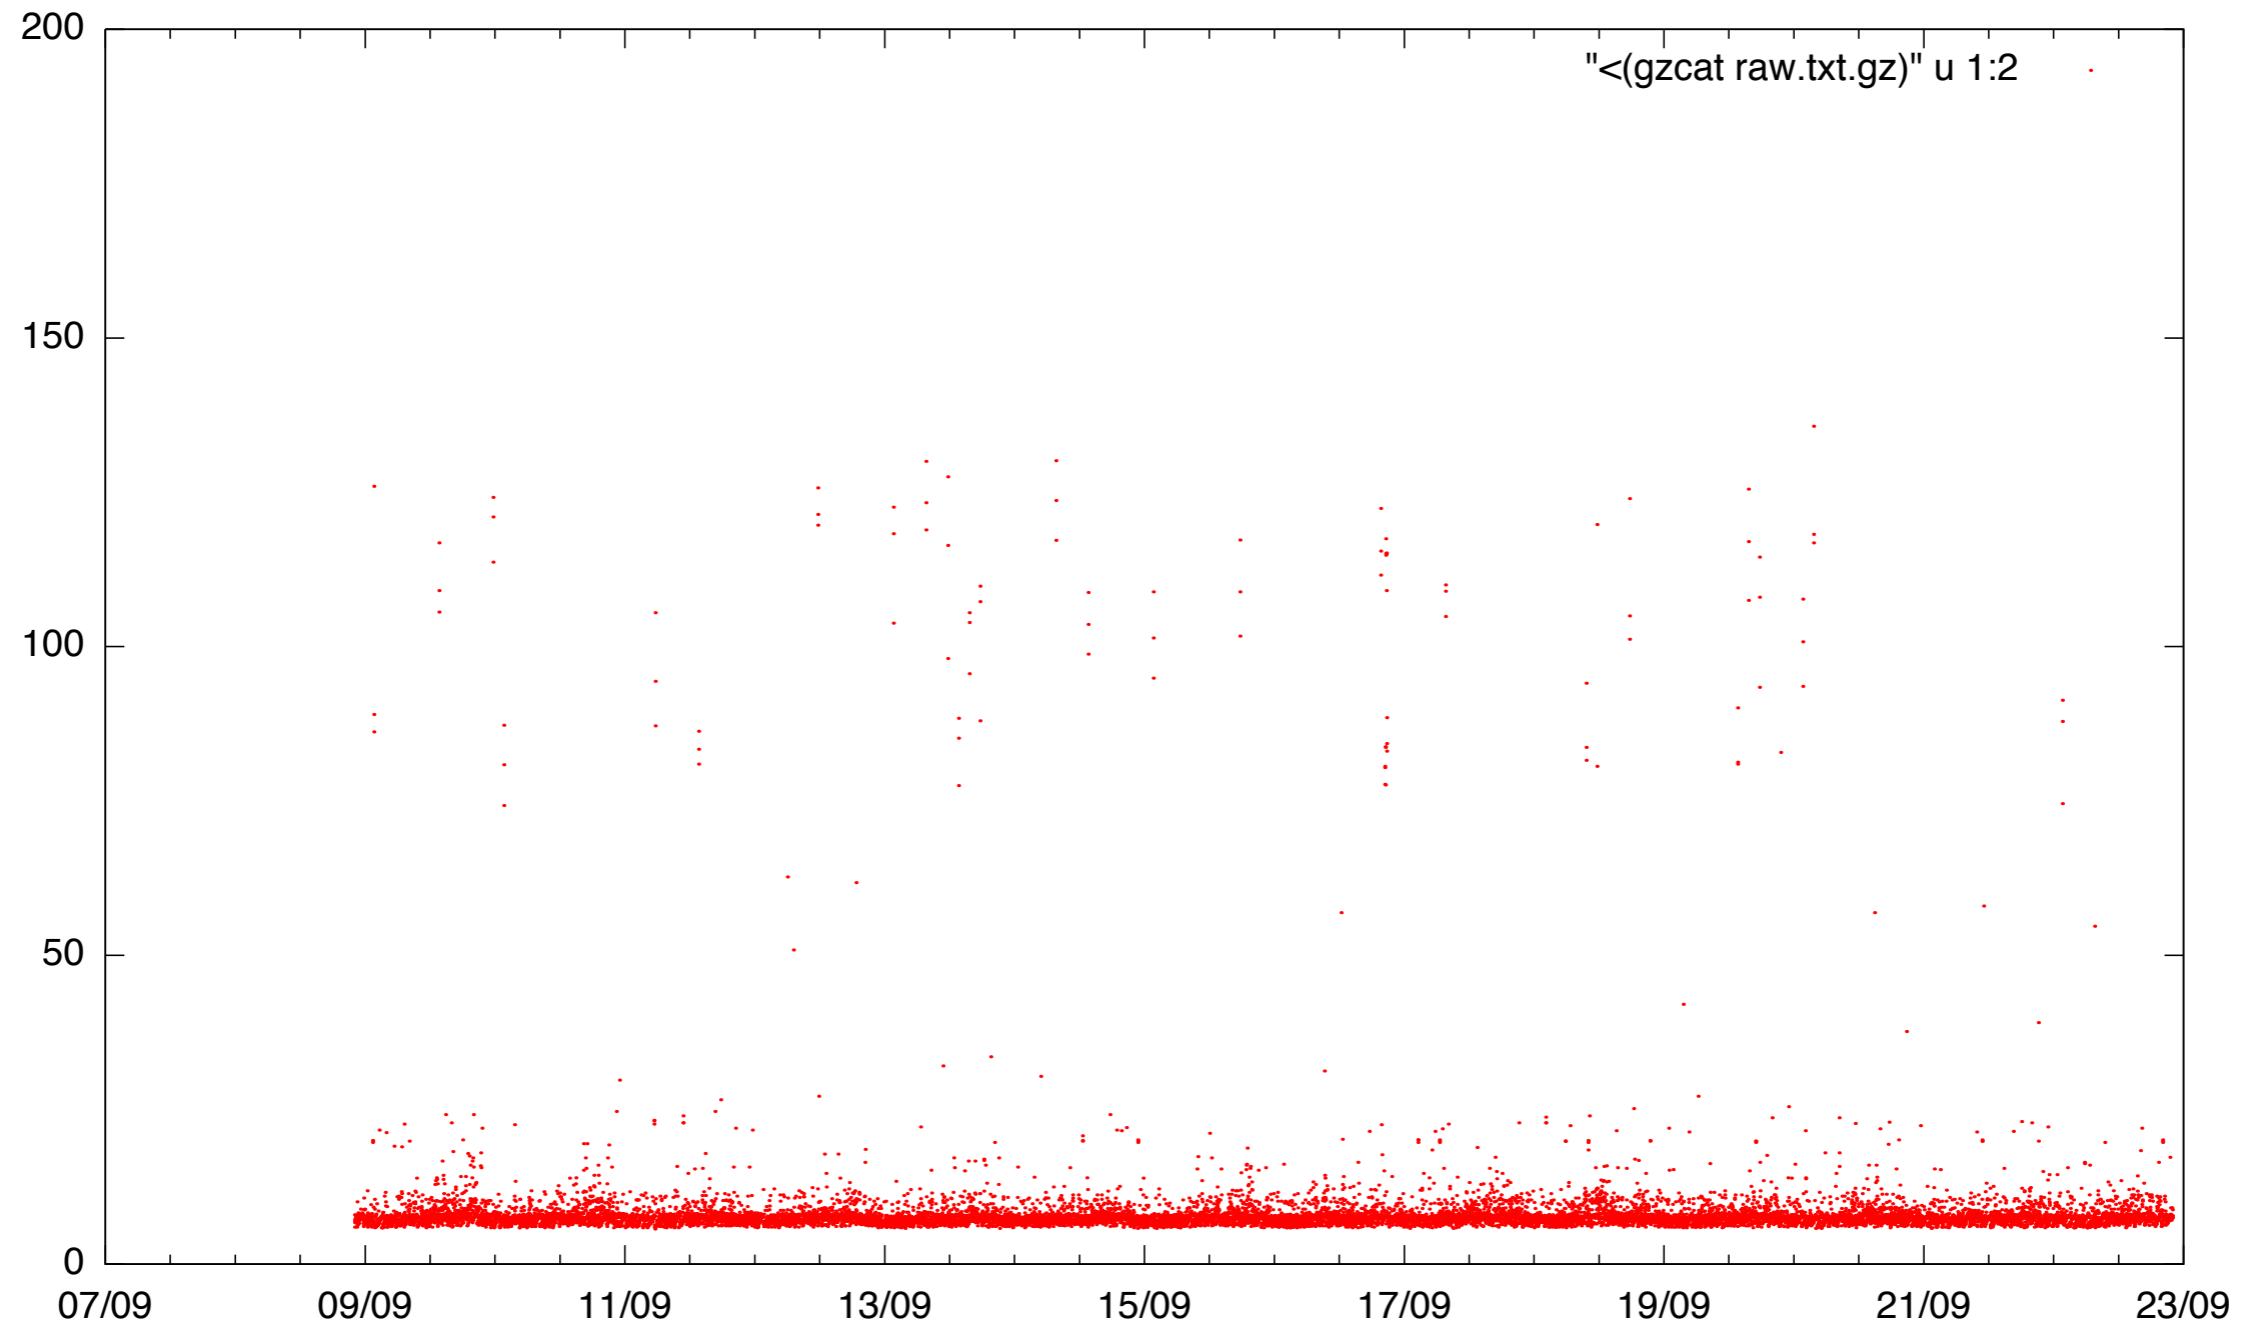

On Real Data (pings from probe ID 1)